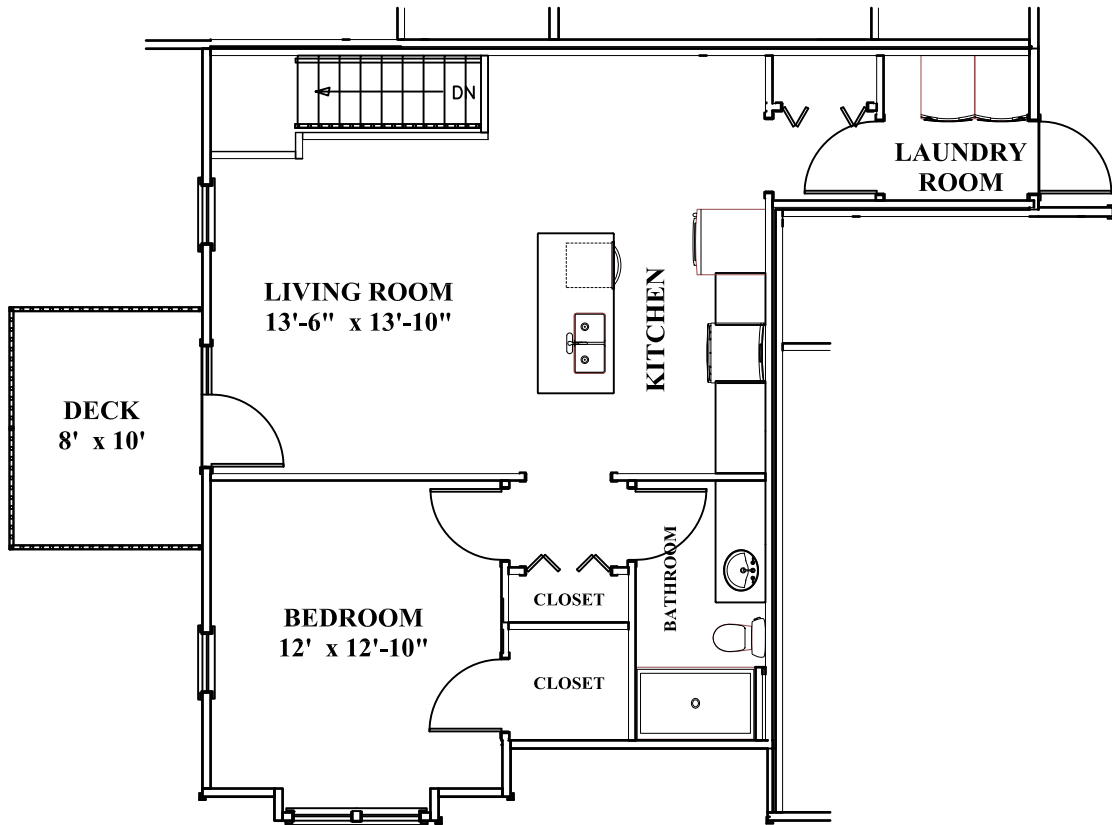

*RIVERVIEW
MEADOWS
PHASE II*

Typical 2nd Floor Type B
One Bedroom
w/Washer & Dryer

800SF +/-

RIVERVIEW MEADOWS PHASE II
1 Meadow Drive
Raynham, MA 02767

Rent: \$1,700 per month
Stainless steel appliances
Deck Area
Gas & hot water included
Electricity, cable, internet, or telephone not included