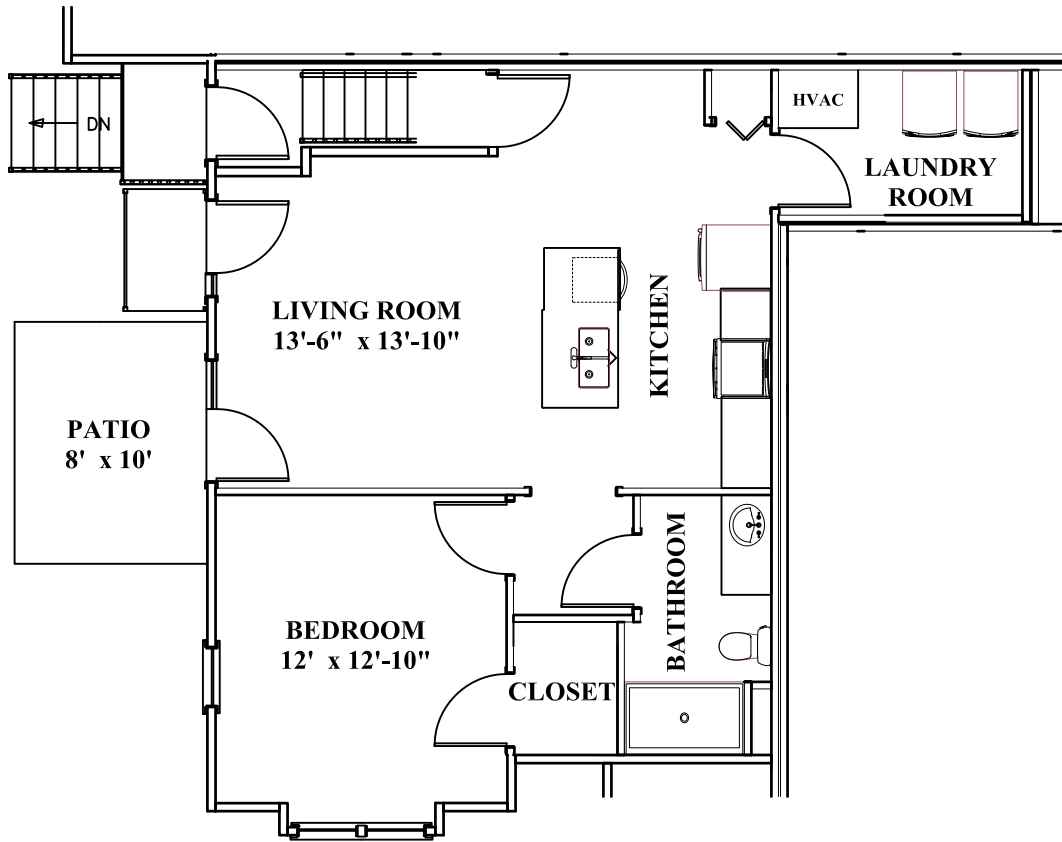

 **RIVERVIEW
MEADOWS
PHASE II**

Typical 1st Floor Type B
One Bedroom
w/Washer & Dryer

750SF +/-

RIVERVIEW MEADOWS PHASE II
1 Meadow Drive
Raynham, MA 02767

Rent: \$1,600 per month
Stainless steel appliances
Patio area
Gas & hot water included
Electricity, cable, internet, or telephone not included