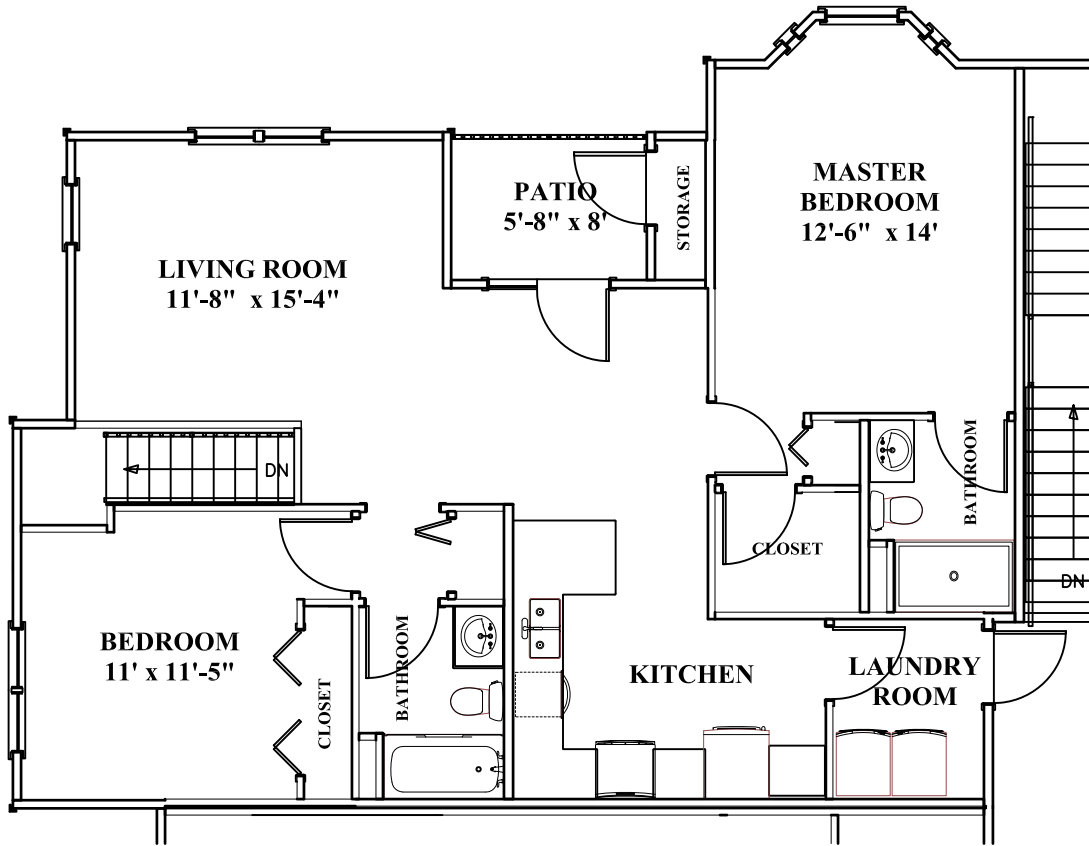

*RIVERVIEW
MEADOWS
PHASE II*

Typical 2nd Floor
Two Bedroom
w/Washer & Dryer
1,125 SF +/-

RIVERVIEW MEADOWS PHASE II
1 Meadow Drive
Raynham, MA 02767

Rent: \$2,200 per month
Stainless steel appliances
Balcony Area
Gas & hot water included
Electricity, cable, internet, or telephone not included