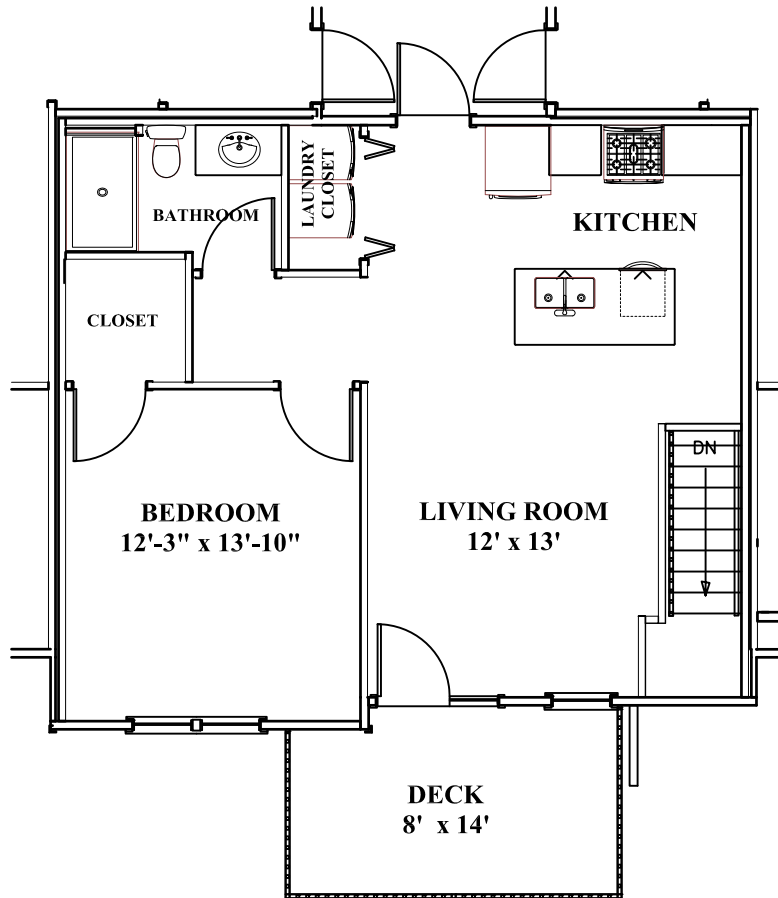

 **RIVERVIEW
MEADOWS
PHASE II**

Typical 2nd Floor Type C
One Bedroom
w/Washer & Dryer

720SF +/-

RIVERVIEW MEADOWS PHASE II
1 Meadow Drive
Raynham, MA 02767

Rent: \$1,700 per month
Stainless steel appliances
Deck Area
Gas & hot water included
Electricity, cable, internet, or telephone not included